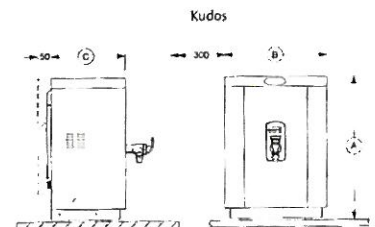

Four models: from 12 litre draw-off (40 litres per hour) to 22 litre draw-off (109 litres per hour).

\* Integral scale-inhibitor technology

Rear view of Kudos showing optional back cover

- Service indicator
- Attractive two-tone outercasing
- Optional mirror finish back cover to conceal connections
- Safety heat-shroud fitted to tap
- 1 & 2kW versions available for increased energy saving
- No steam emissions
- 13A plug fitted on 3kW version
- Simple installation

Kudos-3, 6 & 9

Model	Dimensions (mm)			Weight (Kg)	
	A	B	C	Dry	Working
Kudos	535	380	275	13	30
Kudos-3	745	380	275	21	48
Kudos-6	745	380	275	21	48
Kudos-9	745	380	275	21	48

Model	Order Code	kW Rating	Capacity of Boiling Water					
			Initial Draw-off Capacity			Max. Hourly Output		
			Litres	Cups (160ml)	Mugs (250ml)	Litres	Cups (160ml)	Mugs (250ml)
Kudos	KUD	3	12	75	48	40	250	160
Kudos-3	KUD-3	3	22	137	88	50	312	200
Kudos-6	KUD-6	6	22	137	88	78	487	312
Kudos-9	KUD-9	9*	22	137	88	109	681	436