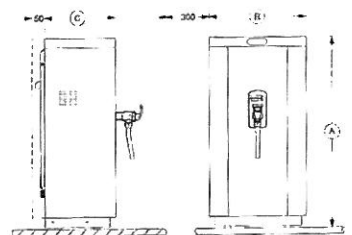

Four models: from 12 litre draw-off (40 litres per hour) to 22 litre draw-off (109 litres per hour).

\* Integral scale-inhibitor technology

Rear view of Kudos showing optional back cover

- Service indicator
- Attractive two-tone outercasing
- Optional mirror finish back cover to conceal connections
- Safety heat-shroud fitted to tap
- 1 & 2kW versions available for increased energy saving
- No steam emissions
- 13A plug fitted on 3kW version
- Simple installation

Kudos-3, 6 & 9

Model	Dimensions (mm)			Weight (Kg)	
	A	B	C	Dry	Working
Kudos	535	380	275	13	30
Kudos-3	745	380	275	21	48
Kudos-6	745	380	275	21	48
Kudos-9	745	380	275	21	48

Model	Order Code	kW Rating	Capacity of Boiling Water					
			Initial Draw-off Capacity			Max. Hourly Output		
			Litres	Cups (160ml)	Mugs (250ml)	Litres	Cups (160ml)	Mugs (250ml)
Kudos	KUD	3	12	75	48	40	250	160
Kudos-3	KUD-3	3	22	137	88	50	312	200
Kudos-6	KUD-6	6	22	137	88	78	487	312
Kudos-9	KUD-9	9*	22	137	88	109	681	436

\*415v, 3ph supply only

All dimensions are in mm. Electrical rating based upon 240v, single phase, 50Hz supply unless otherwise stated.

**Calomax Limited**  
Lupton Avenue, Leeds,  
West Yorkshire LS9 7DD  
Tel: 0113 249 6681  
Fax: 0113 235 0358