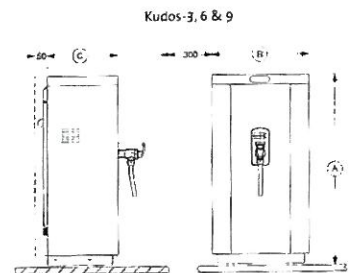

Four models: from 12 litre draw-off (40 litres per hour) to 22 litre draw-off (109 litres per hour).

* Integral scale-inhibitor technology

Rear view of Kudos showing optional back cover

- Service Indicator
- Attractive two-tone outercasing
- Optional mirror finish back cover to conceal connections
- Safety heat-shroud fitted to tap
- 1 & 2kW versions available for increased energy saving
- No steam emissions
- 13A plug fitted on 3kW version
- Simple installation

Model	Dimensions (mm)			Weight (Kg)	
	A	B	C	Dry	Working
Kudos	535	380	275	13	30
Kudos-3	745	380	275	21	48
Kudos-6	745	380	275	21	48
Kudos-9	745	380	275	21	48

Model	Order Code	kW Rating	Capacity of Boiling Water					
			Initial Draw-off Capacity			Max. Hourly Output		
			Litres	Cups (160ml)	Mugs (250ml)	Litres	Cups (160ml)	Mugs (250ml)
Kudos	KUD	3	12	75	48	40	250	160
Kudos-3	KUD-3	3	22	137	88	50	312	200
Kudos-6	KUD-6	6	22	137	88	78	487	312
Kudos-9	KUD-9	9*	22	137	88	109	681	436