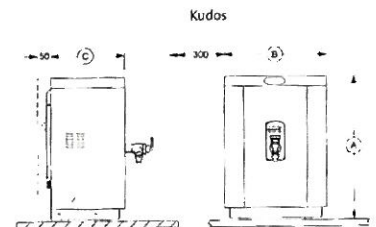

Four models: from 12 litre draw-off (40 litres per hour) to 22 litre draw-off (109 litres per hour).

* Integral scale-inhibitor technology

Rear view of Kudos showing optional back cover

- Service Indicator
- Attractive two-tone outercasing
- Optional mirror finish back cover to conceal connections
- Safety heat-shroud fitted to tap
- 1 & 2kW versions available for increased energy saving
- No steam emissions
- 13A plug fitted on 3kW version
- Simple installation

Model	Dimensions (mm)			Weight (Kg)	
	A	B	C	Dry	Working
Kudos	535	380	275	13	30
Kudos-3	745	380	275	21	48
Kudos-6	745	380	275	21	48
Kudos-9	745	380	275	21	48

Model	Order Code	kW Rating	Capacity of Boiling Water					
			Initial Draw-off Capacity			Max. Hourly Output		
			Litres	Cups (160ml)	Mugs (250ml)	Litres	Cups (160ml)	Mugs (250ml)
Kudos	KUD	3	12	75	48	40	250	160
Kudos-3	KUD-3	3	22	137	88	50	312	200
Kudos-6	KUD-6	6	22	137	88	78	487	312
Kudos-9	KUD-9	9*	22	137	88	109	681	436